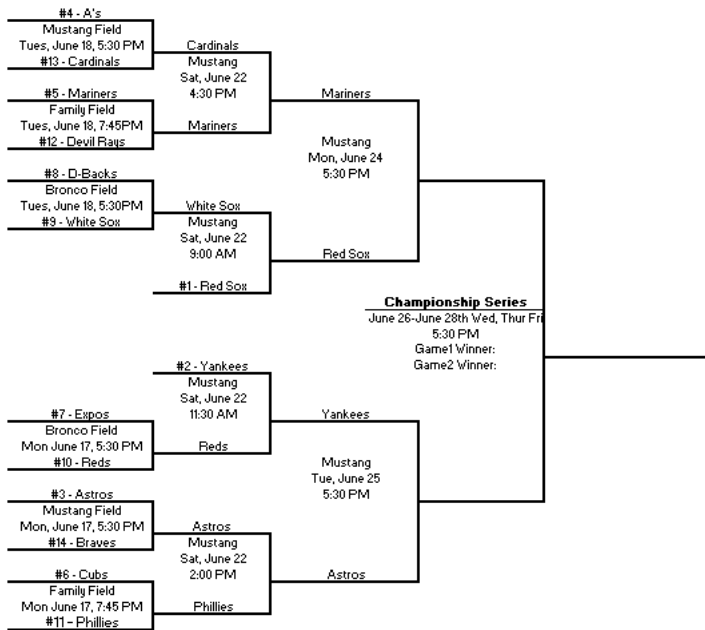

**2024 PBO Pinto Playoffs**

**ROUND 1** | **ROUND 2** | **SEMI FINALS** | **CHAMPIONSHIP**

NOTE: the highest seed is always home. (#1 is highest seed)

**2024 PBO Mustang Playoffs**

**ROUND 1** | **ROUND 2** | **SEMI FINALS** | **CHAMPIONSHIP**

NOTE: the highest seed is always home. (#1 is highest seed)

**2024 PBO Bronco Playoffs**

*NOTE: the highest seed is always home. (#1 is highest seed)*

**2024 PBO Pony Playoffs**

**ROUND 1**   **ROUND 2**   **SEMI FINALS**   **CHAMPIONSHIP**

*NOTE: the highest seed is always home. (#1 is highest seed)*