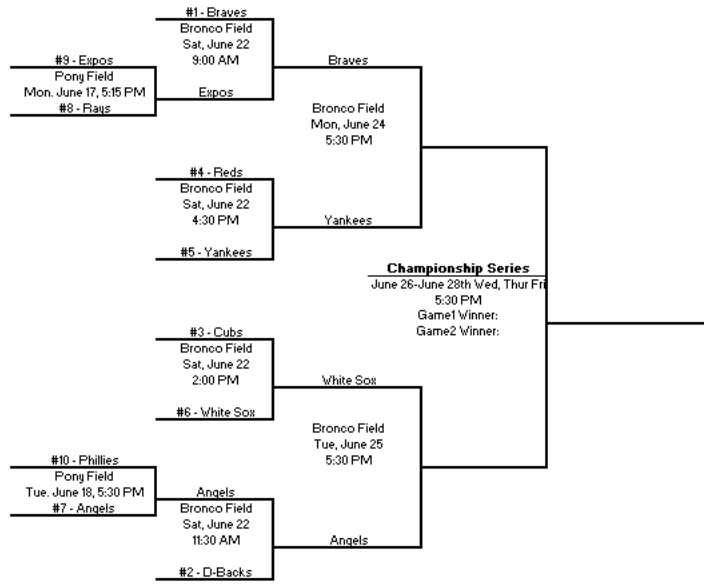

**2024 PBO Pinto Playoffs**

**ROUND 1** | **ROUND 2** | **SEMI FINALS** | **CHAMPIONSHIP**

NOTE: the highest seed is always home. (#1 is highest seed)

**2024 PBO Mustang Playoffs**

**ROUND 1** | **ROUND 2** | **SEMI FINALS** | **CHAMPIONSHIP**

NOTE: the highest seed is always home. (#1 is highest seed)

**2024 PBO Bronco Playoffs**

*NOTE: the highest seed is always home. (#1 is highest seed)*

**2024 PBO Pony Playoffs**

**ROUND 1**   **ROUND 2**   **SEMI FINALS**   **CHAMPIONSHIP**

*NOTE: the highest seed is always home. (#1 is highest seed)*