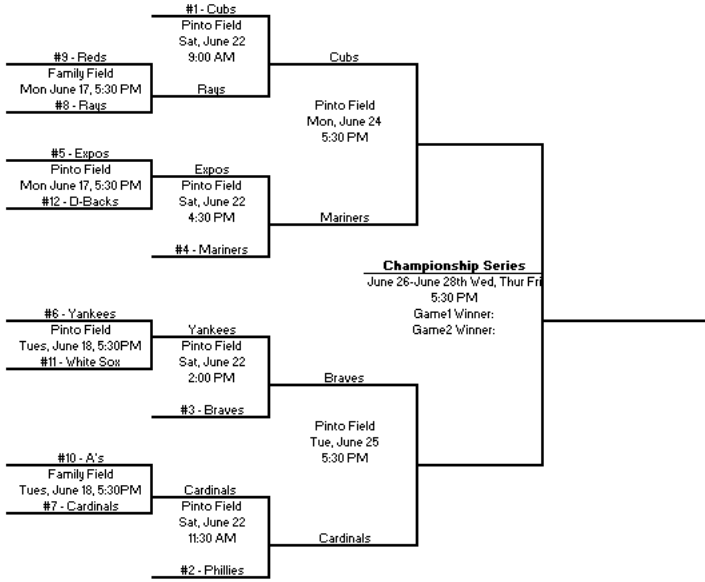

**2024 PBO Pinto Playoffs**

**ROUND 1** | **ROUND 2** | **SEMI FINALS** | **CHAMPIONSHIP**

NOTE: the highest seed is always home. (#1 is highest seed)

**2024 PBO Mustang Playoffs**

**ROUND 1** | **ROUND 2** | **SEMI FINALS** | **CHAMPIONSHIP**

NOTE: the highest seed is always home. (#1 is highest seed)

**2024 PBO Bronco Playoffs**

*NOTE: the highest seed is always home. (#1 is highest seed)*

**2024 PBO Pony Playoffs**

**ROUND 1**   **ROUND 2**   **SEMI FINALS**   **CHAMPIONSHIP**

*NOTE: the highest seed is always home. (#1 is highest seed)*