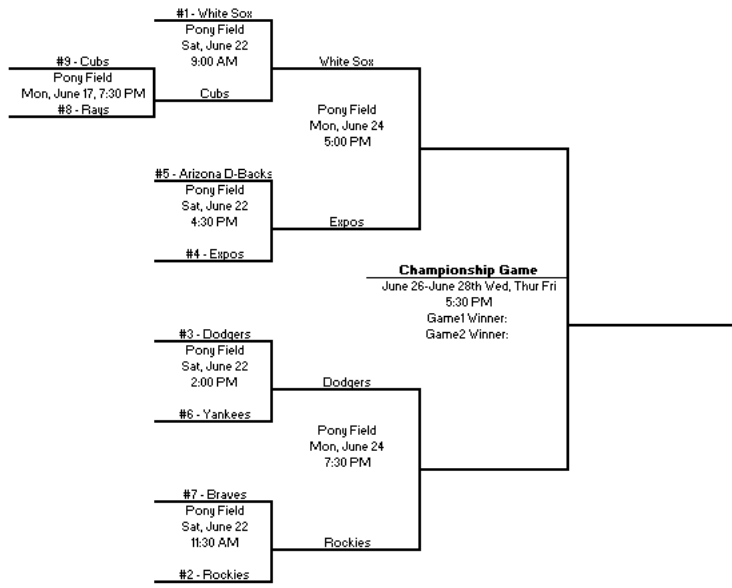

**2024 PBO Pinto Playoffs**

**ROUND 1** | **ROUND 2** | **SEMI FINALS** | **CHAMPIONSHIP**

NOTE: the highest seed is always home. (#1 is highest seed)

**2024 PBO Mustang Playoffs**

**ROUND 1** | **ROUND 2** | **SEMI FINALS** | **CHAMPIONSHIP**

NOTE: the highest seed is always home. (#1 is highest seed)

**2024 PBO Bronco Playoffs**

*NOTE: the highest seed is always home. (#1 is highest seed)*

**2024 PBO Pony Playoffs**

**ROUND 1**   **ROUND 2**   **SEMI FINALS**   **CHAMPIONSHIP**

*NOTE: the highest seed is always home. (#1 is highest seed)*